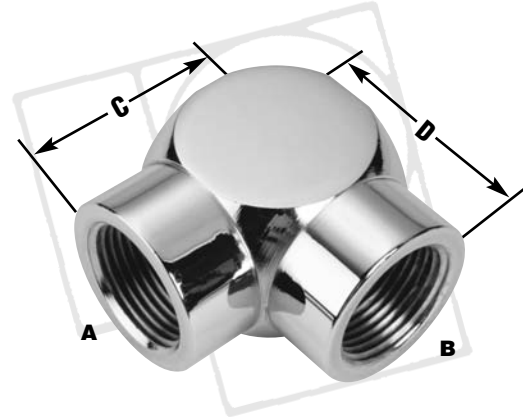

ADAPTERS

TAPERED PIPE THREADS

PN • Pipe Nipples

Part No.	Male Pipe Thread	Hex Size	Length	Bore
2PN	1/8"	7/16"	15/16"	3/16"
4PN	1/4"	9/16"	13/8"	9/32"
6PN	3/8"	11/16"	1 13/32"	13/32"
8PN	1/2"	7/8"	1 13/16"	35/64"
12PN	3/4"	1 1/16"	1 7/8"	23/32"
16PN	1"	1 3/8"	2 7/32"	15/16"
20PN	1 1/4"	1 3/4"	2 13/32"	1 1/4"
24PN	1 1/2"	2"	2 19/32"	1 15/32"
32PN	2"	2 1/2"	2 13/16"	1 3/4"

PN PIPE NIPPLES

FPE • Female Pipe Elbows

Part No.	"A" Female Pipe Thread	"B" Female Pipe Thread	"C" Female Pipe Leg	"D" Female Pipe Leg
2-2FPE	1/8"	1/8"	21/32"	21/32"
2-4FPE	1/8"	1/4"	25/32"	29/32"
2-6FPE	1/8"	3/8"	27/32"	31/32"
4-4FPE	1/4"	1/4"	29/32"	29/32"
4-6FPE	1/4"	3/8"	31/32"	31/32"
4-8FPE	1/4"	1/2"	1 1/32"	1 1/4"
6-6FPE	3/8"	3/8"	31/32"	31/32"
6-8FPE	3/8"	1/2"	1 1/32"	1 1/4"
6-12FPE	3/8"	3/4"	1 5/32"	1 11/32"
8-8FPE	1/2"	1/2"	1 1/4"	1 1/4"
8-12FPE	1/2"	3/4"	1 3/8"	1 11/32"
8-16FPE	1/2"	1"	1 9/16"	1 5/8"
12-12FPE	3/4"	3/4"	1 11/32"	1 11/32"
12-16FPE	3/4"	1"	1 17/32"	1 5/8"
12-20FPE	3/4"	1 1/4"	1 23/32"	1 11/16"
16-16FPE	1"	1"	1 5/8"	1 5/8"
16-20FPE	1"	1 1/4"	1 13/16"	1 11/16"
16-24FPE	1"	1 1/2"	1 15/16"	2 1/16"
20-20FPE	1 1/4"	1 1/4"	1 11/16"	1 11/16"
20-24FPE	1 1/4"	1 1/2"	1 13/16"	2 1/16"
24-24FPE	1 1/2"	1 1/2"	2 1/16"	2 1/16"
32-32FPE	2"	2"	2 3/8"	2 3/8"

FPE FEMALE PIPE ELBOWS

MPE • Male Pipe Elbows

Part No.	"A" Male Pipe Thread	"B" Male Pipe Thread	"C" Male Pipe Leg	"D" Male Pipe Leg
2-2MPE	1/8"	1/8"	25/32"	25/32"
2-4MPE	1/8"	1/4"	27/32"	13/32"
4-4MPE	1/4"	1/4"	13/32"	13/32"
4-6MPE	1/4"	3/8"	15/32"	1 7/32"
6-6MPE	3/8"	3/8"	17/32"	17/32"
6-8MPE	3/8"	1/2"	19/32"	1 15/32"
8-8MPE	1/2"	1/2"	1 15/32"	1 15/32"
8-12MPE	1/2"	3/4"	1 19/32"	1 19/32"
12-12MPE	3/4"	3/4"	1 19/32"	1 19/32"
12-16MPE	3/4"	1"	1 23/32"	1 31/32"
16-16MPE	1"	1"	1 31/32"	1 31/32"
20-20MPE	1 1/4"	1 1/4"	2 3/8"	2 3/8"
24-24MPE	1 1/2"	1 1/2"	2 5/8"	2 5/8"
32-32MPE	2"	2"	3"	3"